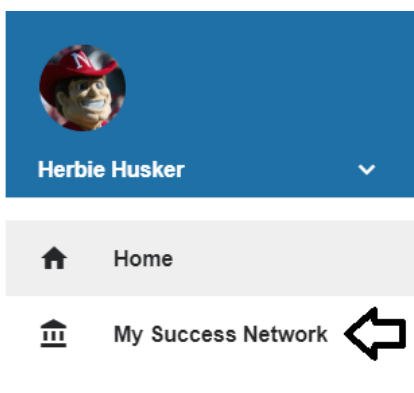

## Search for an individual in MyPLAN

1. Once in MyPLAN, click on this icon at the top left portion of the screen
2. Click on My Success Network

3. On your Home page, under 'My Success Network,' type the last name of the person you are searching for in the search bar and click 'Search.' Avoid using full names as that can cause issues with the results.